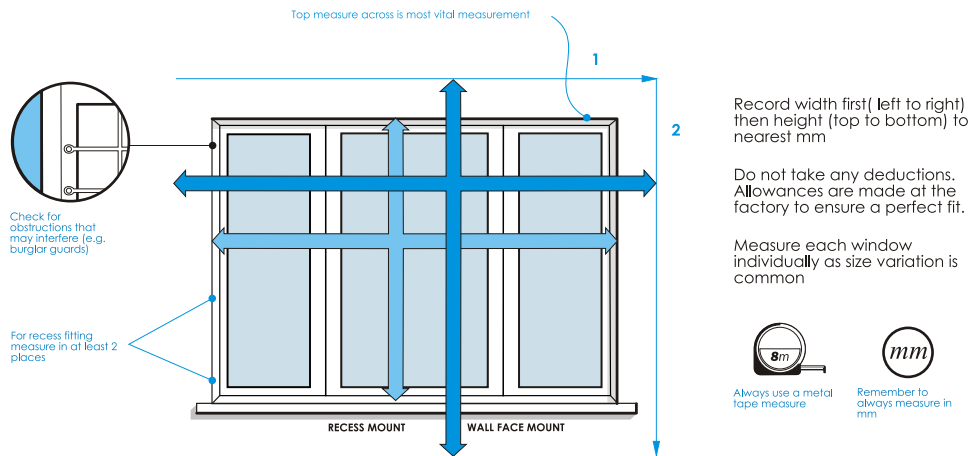

WINDOW MEASUREMENT

IN ALL **HOME** STORES

CHECKLIST You will need the following:

Drill (with 5.5mm drill bit)
Measuring tape
Screwdriver

Pencil
Ruler
Step ladder

How to correctly measure your window for blinds